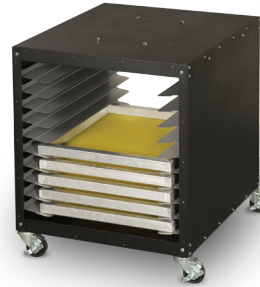

SHOP ORGANIZERS

Utility Cart UC-1000

High strength Utility Cart can be used as a stand for shop equipment!!

Options

- Squeegee side shelves
- Additional inner shelves
- Door kit
- Mounting kits available for many products

- CAPACITY** Holds up to 23" x 31" Screens.
- MOBILE** Locking casters for easy mobility
- ADJUSTABLE** Configure the shelves how you want them!
- CONVENIENT** Optional side shelves for storing squeegees, ink scoops & small tools (up to 4)
- LIGHT TIGHT** Optional door kit turns cart into storage unit for coated screens.
- DIMENSIONS** 32" x 26" x 32" (81 x 66 x 81cm)

Heavy Duty Shelving

VSU-4812 / VSU-4824

Heavy duty shelves with optional wheels are available in two sizes. Shelf capacity is 300 lbs each.

- CAPACITY (2 sizes)** 48" W x 24" D x 12 3/4" T shelves (122 x 61 x 32.4cm) or 48" W x 12" D x 12 3/4" T shelves (122 x 30.5 x 32.4cm)
- SIZE ASSEMBLED** 48 1/2 x 24 1/2 or (12 1/2) x 72" tall