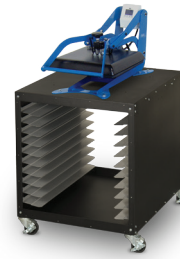

SHOP ORGANIZERS

Utility Cart UC-1000

High strength Utility Cart can be used as a stand for shop equipment!!

Options

- Squeegee side shelves
- Additional inner shelves
- Door kit
- Mounting kits available for many products

- CAPACITY** Holds up to 23" x 31" Screens.
- MOBILE** Locking casters for easy mobility
- ADJUSTABLE** Configure the shelves how you want them!
- CONVENIENT** Optional side shelves for storing squeegees, ink scoops & small tools (up to 4)
- LIGHT TIGHT** Optional door kit turns cart into storage unit for coated screens.
- DIMENSIONS** 32" x 26" x 32" (81 x 66 x 81cm)

Heavy Duty Shelving

VSU-4812 / VSU-4824

Heavy duty shelves with optional wheels are available in two sizes. Shelf capacity is 300 lbs each.

- CAPACITY (2 sizes)** 48" W x 24" D x 12 3/4" T shelves (122 x 61 x 32.4cm) or 48" W x 12" D x 12 3/4" T shelves (122 x 30.5 x 32.4cm)
- SIZE ASSEMBLED** 48 1/2 x 24 1/2 or (12 1/2) x 72" tall