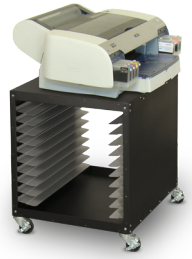

SHOP ORGANIZERS

Utility Cart UC-1000

High strength Utility Cart can be used as a stand for shop equipment!!

Options

- Squeegee side shelves
- Additional inner shelves
- Door kit
- Mounting kits available for many products

- CAPACITY** Holds up to 23" x 31" Screens.
- MOBILE** Locking casters for easy mobility
- ADJUSTABLE** Configure the shelves how you want them!
- CONVENIENT** Optional side shelves for storing squeegees, ink scoops & small tools (up to 4)
- LIGHT TIGHT** Optional door kit turns cart into storage unit for coated screens.
- DIMENSIONS** 32" x 26" x 32" (81 x 66 x 81cm)

Heavy Duty Shelving

VSU-4812 / VSU-4824

Heavy duty shelves with optional wheels are available in two sizes. Shelf capacity is 300 lbs each.

- CAPACITY (2 sizes)** 48" W x 24" D x 12 3/4" T shelves (122 x 61 x 32.4cm) or 48" W x 12" D x 12 3/4" T shelves (122 x 30.5 x 32.4cm)
- SIZE ASSEMBLED** 48 1/2 x 24 1/2 or (12 1/2) x 72" tall