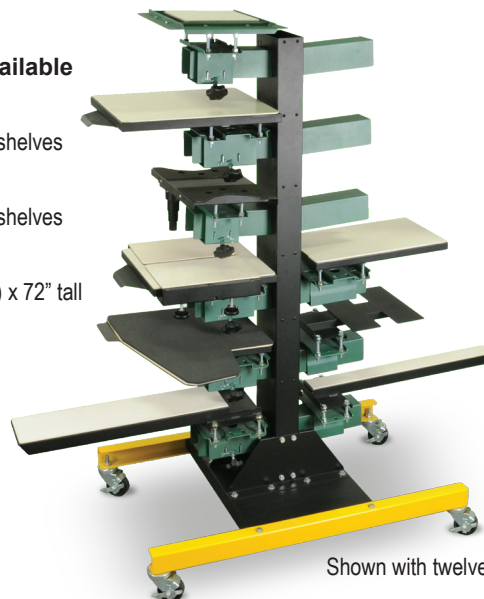

- CAPACITY** Holds up to 23" x 31" Screens.
- MOBILE** Locking casters for easy mobility
- ADJUSTABLE** Configure the shelves how you want them!
- CONVENIENT** Optional side shelves for storing squeegees, ink scoops & small tools (up to 4)
- LIGHT TIGHT** Optional door kit turns cart into storage unit for coated screens.
- DIMENSIONS** 32" x 26" x 32" (81 x 66 x 81cm)

Shipping: 29" x 42" x 6" @ 98lbs (74 x 107 x 16cm @ 44.5kg)

Screen Rack

The Screen Rack holds up to 24 screens and comes in three convenient sizes with angled shelves to contact only the edge of the screen. Screen racks include a 1 year warranty on manufacturer's defects.

Choose your size

| | SR-23 | SR-31 | SR-36 |
|------------------------|---|---|---|
| Capacity | 23" wide (58cm) | 31" (79cm) | 36" (91cm) |
| Assembled Dimensions | 24.5" x 29" x 71" tall (62 x 73.7 x 180cm) | 24.5" x 36" x 71" tall (62 x 91.4 x 180cm) | 24.5" x 41" x 71" tall (62 x 107 x 180cm) |
| Shipping (Box #1 & #2) | 2 @ 43" x 29" x 9" (37 lbs) 2 @ 109 x 74 x 23cm (16.8kg) | 2 @ 43" x 29" x 9" (37 lbs) 2 @ 109 x 74 x 23cm (16.8kg) | 2 @ 43" x 29" x 9" (37 lbs) 2 @ 109 x 74 x 23cm (16.8kg) |
| (Box #3) | 32" x 6" x 6" (13 lbs) 81 x 15 x 15cm (5.9kg) | 38" x 6" x 6" (15 lbs) 97 x 15 x 15cm (6.8kg) | 44" x 6" x 6" (18 lbs) 112 x 15 x 15cm (8.2kg) |

Heavy Duty Shelving

VSU-4812 / VSU-4824

Heavy duty shelves with optional wheels are available in two sizes. Shelf capacity is 300 lbs each.

- CAPACITY (2 sizes)** 48" W x 24" D x 12 3/4" T shelves (122 x 61 x 32.4cm) or 48" W x 12" D x 12 3/4" T shelves (122 x 30.5 x 32.4cm)
- SIZE ASSEMBLED** 48 1/2 x 24 1/2 or (12 1/2) x 72" tall